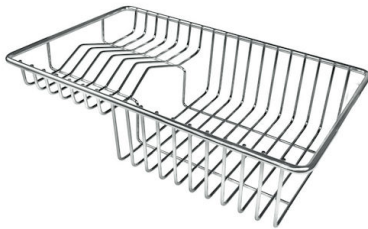

Basket 3,5" waste fitting The drain is equipped with a large 3.5" drain, with the practical basket cap that prevents the discharge of solid parts.

Perimetral overflow The overflow is always a security on the Foster sinks that prevents the overflow of water in case of oversights. The perimeter drain solution improves aesthetics thanks to its square and essential shape.

Small radius Bowls with squared shapes with a modern design and an increased capacity, for a minimal aesthetics connected with an extreme practicality.

TECHNICAL DATA

Cut out size
Dimensioni per foratura top

OPTIONAL ACCESSORIES

Cestello inox
8612 000

Glass chopping board
8631 300

HPDE Chopping board
8657 001

HPDE Twin chopping board
8644 101

Stainless steel colander
8154 000

Stainless steel plate rack
8100 154

Stainless steel plate rack
8100 303

* only in combination with the accessory
8644 101

White basket
8612 100

White bowl
8153 100

**Graters kit with ring-holder and
food collection tray**

8159 101

* only in combination with the accessory
8644 101