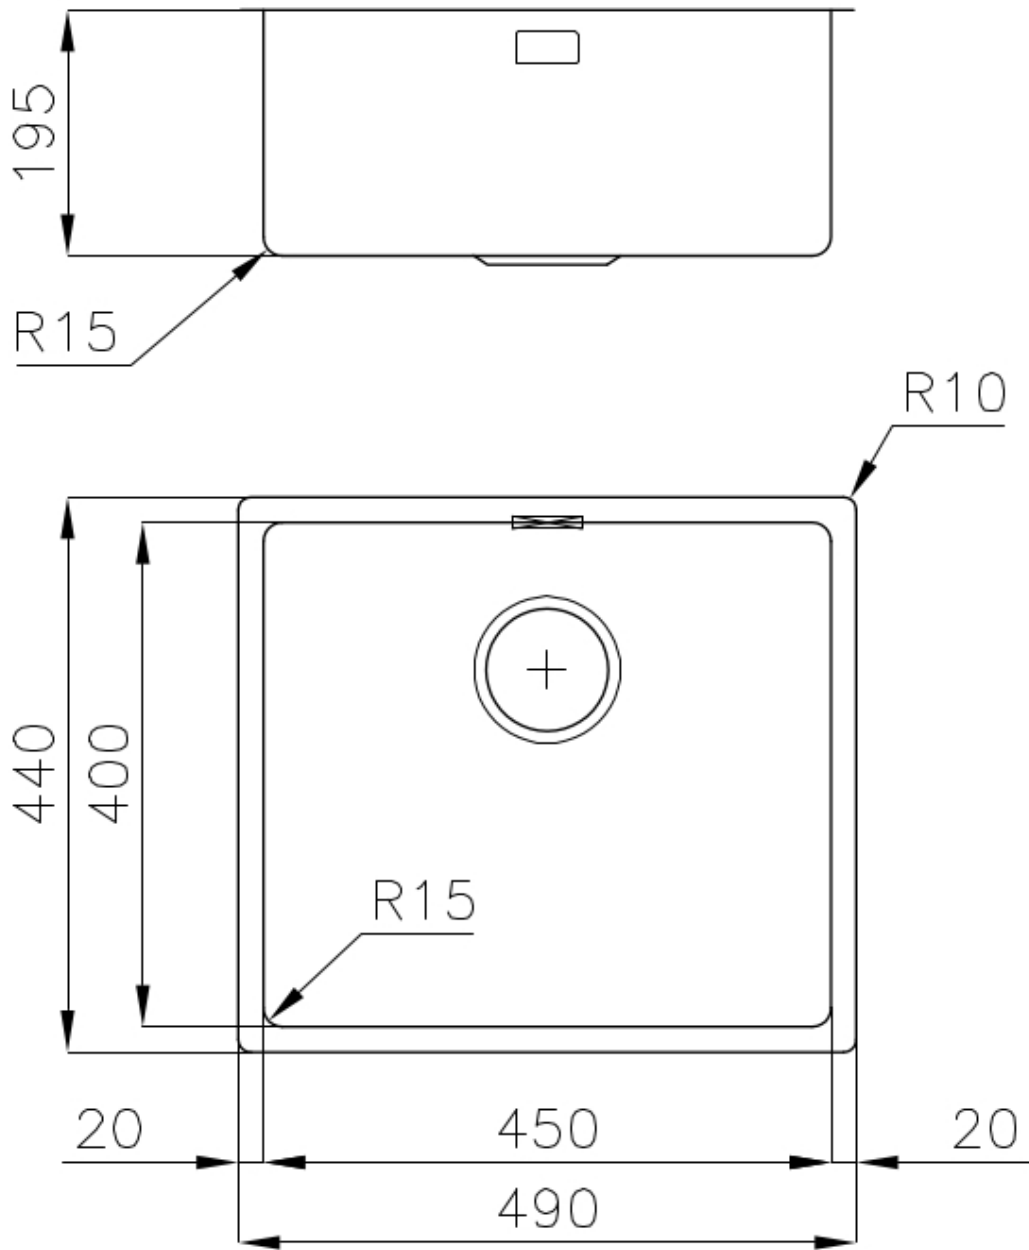

Sink KE - R15

Kitchen Sinks

Code: 2154 850

DETAILS

Edge/Installation Type	Undermount
Finish	Foster brushed
Material	AISI 304 stainless steel
Texture	Foster brushed
Base	60 cm
Dimensions	490x440 mm
Standard fittings	Fixing hooks, gasket, drain, overflow and siphon, boxed packing
Mixer holes	No standard holes
Built-in hole	View technical data sheet

Drainer No

Width 49 cm

Bowl dimension 450x400mm

Number of bowls 1 bowl

Waste fitting 3,5" drain

FEATURES

High thickness 1mm thick steel. A significant thickness, which guarantees the maximum sturdiness and durability.

Basket 3,5" waste fitting The drain is equipped with a large 3.5" drain, with the practical basket cap that prevents the discharge of solid parts.

Perimetral overflow The overflow is always a security on the Foster sinks that prevents the overflow of water in case of oversights. The perimeter drain solution improves aesthetics thanks to its square and essential shape.

Small radius Bowls with squared shapes with a modern design and an increased capacity, for a minimal aesthetics connected with an extreme practicality.

TECHNICAL DATA

Cut out size
Dimensioni per foratura top