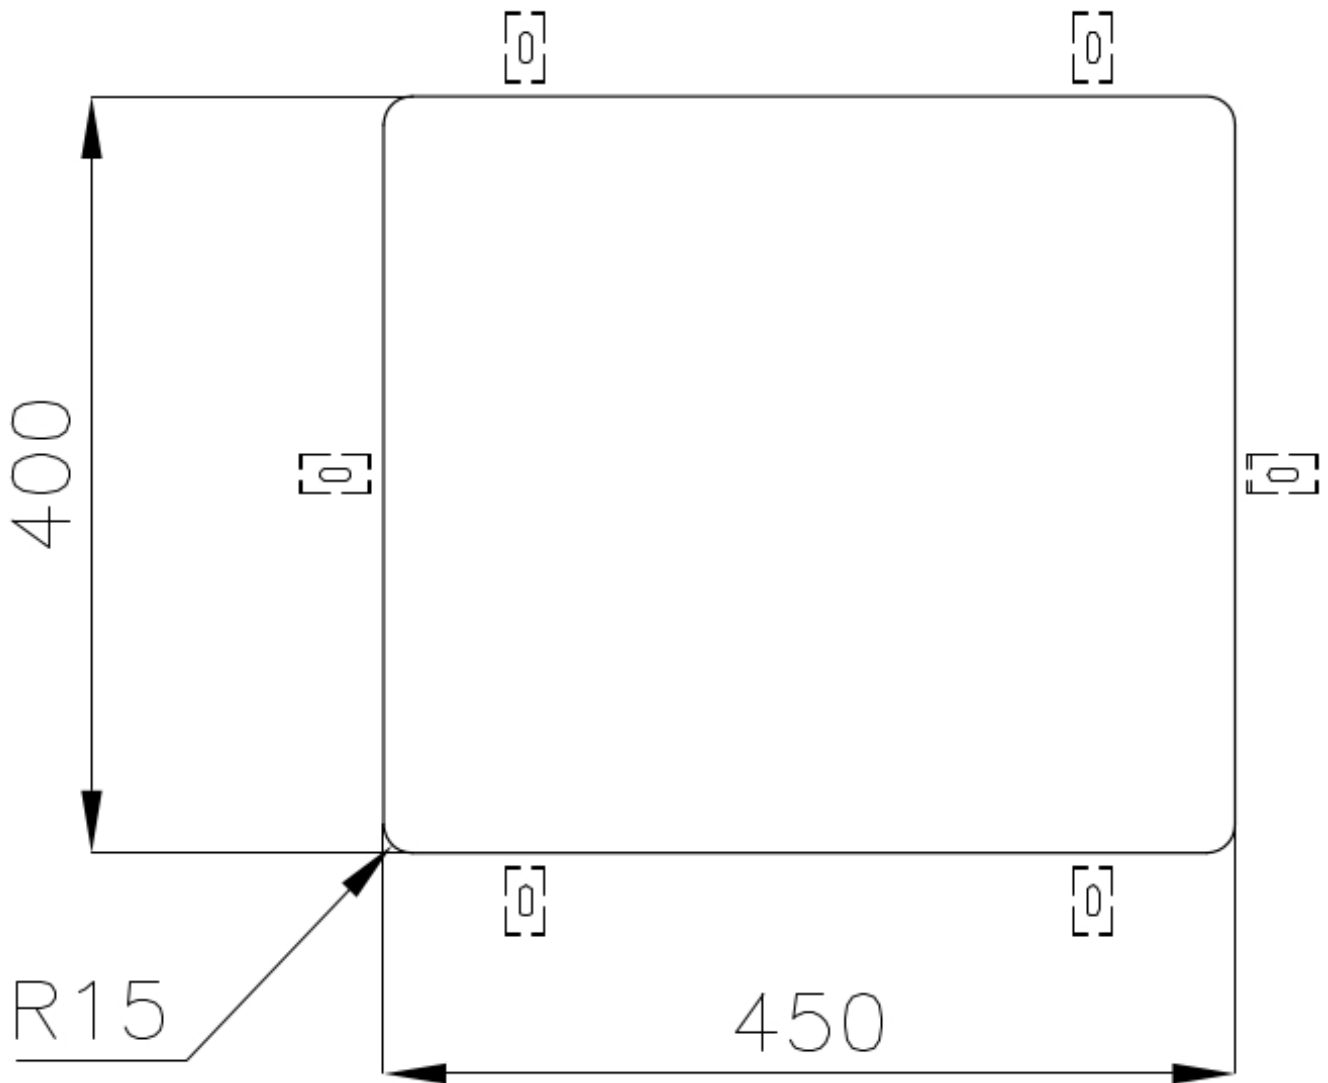

Sink KE - R15

Kitchen Sinks

Code: 2154 850

DETAILS

Edge/Installation Type	Undermount
Finish	Foster brushed
Material	AISI 304 stainless steel
Texture	Foster brushed
Base	60 cm
Dimensions	490x440 mm
Standard fittings	Fixing hooks, gasket, drain, overflow and siphon, boxed packing
Mixer holes	No standard holes
Built-in hole	View technical data sheet

Drainer No

Width 49 cm

Bowl dimension 450x400mm

Number of bowls 1 bowl

Waste fitting 3,5" drain

FEATURES

High thickness 1mm thick steel. A significant thickness, which guarantees the maximum sturdiness and durability.

Basket 3,5" waste fitting The drain is equipped with a large 3.5" drain, with the practical basket cap that prevents the discharge of solid parts.

Perimetral overflow The overflow is always a security on the Foster sinks that prevents the overflow of water in case of oversights. The perimeter drain solution improves aesthetics thanks to its square and essential shape.

Small radius Bowls with squared shapes with a modern design and an increased capacity, for a minimal aesthetics connected with an extreme practicality.

TECHNICAL DATA

Cut out size
Dimensioni per foratura top